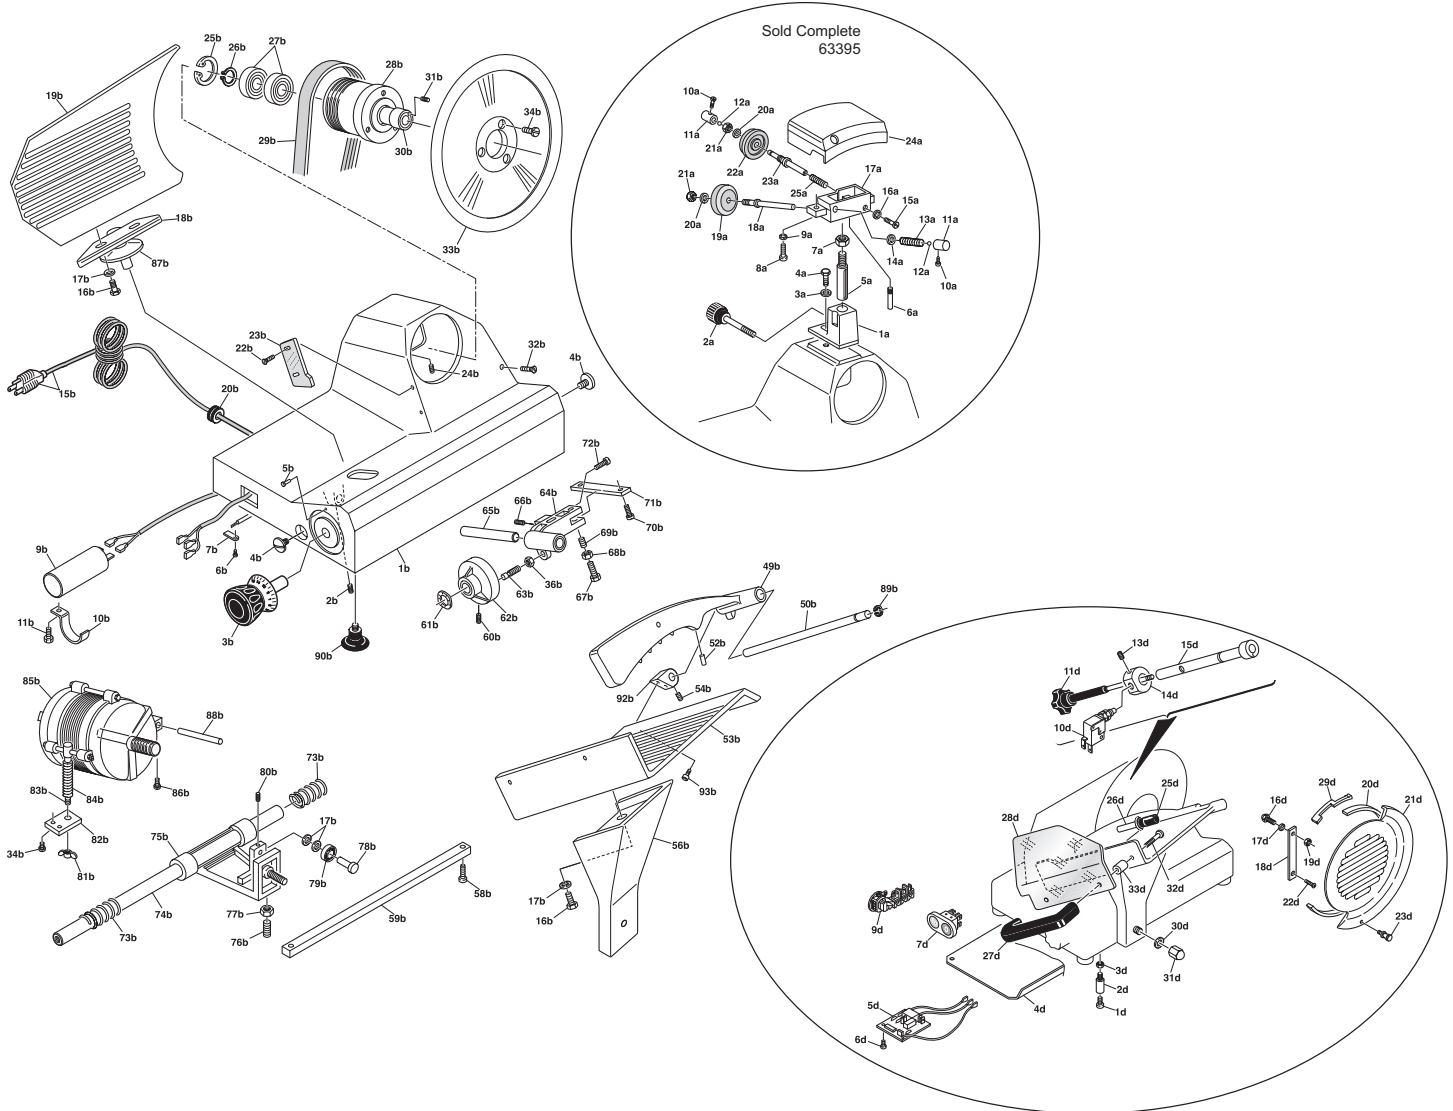

Parts Breakdown

Model MS-IT-0220-C 31342

Parts Breakdown

Model MS-IT-0220-C 31342

Item No.	Description	Position	Item No.	Description	Position	Item No.	Description	Position
63275	Sharpener Base for 31342	A1	63288	Screw for 31342	B24	63339	Wing Nut for 31342	B81
63278	Thumb Screw for Sharpener for 31342	A2	63291	Circlip for 31342	B25	63342	Plate for 31342	B82
63281	Washer for 31342	A3	63294	Circlip for 31342	B26	63345	Motor Adjustment Bar for 31342	B83
63284	Screw for 31342	A4	63297	Pulley Bearing for 31342	B27	63348	Spring for Adjustment Bar for 31342	B84
63287	Sharpener Shaft for 31342	A5	63300	Pulley for 31342	B28	63351	Motor for 31342	B85
63290	Screw for 31342	A6	63303	Belt for 31342	B29	63354	Screw for 31342	B86
63293	Nut for 31342	A7	63306	Shaft for 31342	B30	63357	Ventosa for 31342	B87
63296	Screw for 31342	A8	63309	Screw for 31342	B31	63360	Motor Pin for 31342	B88
63299	Washer for 31342	A9	63312	Screw TC for 31342	B32	63363	Circlip for 31342	B89
63302	Screw for 31342	A10	13585	Blade 40-3-180 for 31342	B33	14933	Foot for 31342	B90
63305	Push Knob for Sharpener for 31342	A11	63318	Screw for 31342	B34	63372	Pulley Assembly for 31342	B92
63308	Ball Bearing for 31342	A12	63323	Nut for 31342	B36	65279	Screw for 31342	D1
63311	Spring for 31342	A13	63359	Meat Grip for 31342	B49	65280	Spacer for 31342	D2
63314	Washer for 31342	A14	63362	Pin for 31342	B50	65281	Nut for 31342	D3
63317	Screw for 31342	A15	63368	Lock for 31342	B52	15022	Bottom Cover for 31342	D4
63320	Washer for 31342	A16	63371	Meat Plate for 31342	B53	72320	Switch for 31342	D5
63322	Sharpener Housing for 31342	A17	63374	Screw for 31342	B54	65283	Screw for 31342	D6
63325	Grinding Shaft for 31342	A18	78683	Meat Plate Support for 31342	B56	65284	On/Off Switch for 31342	D7
33914	G Stone 40x08x06 for 31342	A19	63385	Screw for 31342	B58	65285	Terminal Block for 31342	D9
63331	Washer for 31342	A20	63388	Bar for 31342	B59	63378	Micro Switch for 31342	D10
63334	Nut for 31342	A21	63391	Screw for 31342	B60	63380	Tie Rod for Micro Switch for 31342	D11
17212	F Stone 45x08x06 for 31342	A22	63394	Washer for 31342	B61	63383	Screw for 31342	D13
63340	Honing Shaft for 31342	A23	63277	Cam for 31342	B62	63386	Safety Switch Holder for 31342	D14
63343	Sharpener Cover for 31342	A24	63280	Cam Screw for 31342	B63	63389	Pivot Chuck for 31342	D15
63346	Spring for 31342	A25	63283	Cam Screw for 31342	B63	65286	Screw for 31342	D16
63349	Casing for 31342	B1	63286	Slide Support for 31342	B64	65287	Washer for 31342	D17
63352	Screw for 31342	B2	63289	Slide Support for 31342	B64	65288	Support Ring for 31342	D18
63355	Index Knob for 31342	B3	63292	Slide Pin for 31342	B65	65289	Nut for 31342	D19
63358	Screw for 31342	B4	63295	Screw TC for 31342	B66	65290	Ring for 31342	D20
63361	Rivet for 31342	B5	63298	Screw TC for 31342	B67	65291	Blade Cover for 31342	D21
63364	Screw for 31342	B6	63301	Nut for 31342	B68	65292	Screw for 31342	D22
63367	Plate for 31342	B7	63304	Screw Testa CACC for 31342	B69	79596	Blade Cover Knob for 31342	D23
63373	Capacitor for 31342	B9	63307	Screw for 31342	B70	78689	Meat Grip Handle for 31342	D25
63376	Clamp for 31342	B10	63310	Plate for 31342	B71	78691	Meat Grip Rod for 31342	D26
63379	Screw TC for 31342	B11	63313	Screw TC for 31342	B72	79570	U-Handle for 31342	D27
63381	Power Cord for 31342	B15	63316	Slide Bar Spring for 31342	B73	79571	Meat Tray Shield for 31342	D28
63384	Screw TE for 31342	B16	63319	Slide Bar for 31342	B74	65293	Safety Ring Extension for 31342	D29
63387	Washer for 31342	B17	78682	Carriage for 31342	B75	65294	Nut for 31342	D30
63390	Support for 31342	B18	63324	Carriage Screw for 31342	B76	65295	Nut with Cap for 31342	D31
63393	Thickness Adj. Plate for 31342	B19	63327	Carriage Nut for 31342	B77	65296	Threaded Screw for 31342	D32
63276	Strain Relief for 31342	B20	63330	Pin for 31342	B78	65297	Spacer for 31342	D33
63282	Deflector Screw for 31342	B22	63333	Bearing for 31342	B79	63392	Complete Meat Tray Assy. for 31342	
63285	Slice Deflector for 31342	B23	63336	Screw for 31342	B80	63395	Complete Sharpening Assy. for 31342	